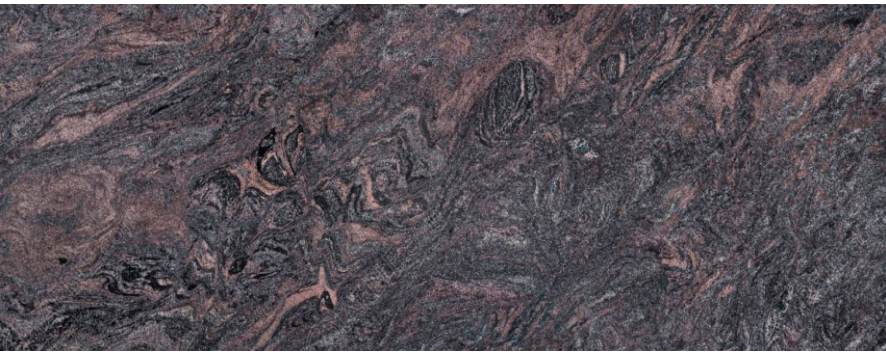

Paradiso

Exotic mix of purple, grey and
black swirls
Headstones | Countertops |
Feature Flooring

P White

Bright white with distinct grey speckles
Large Commercial Flooring |
Wall Cladding